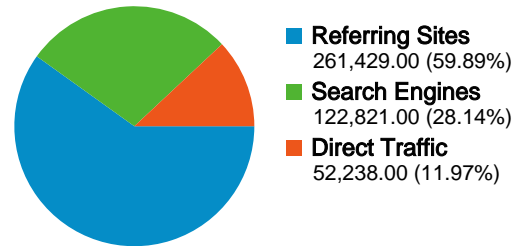

**Site Usage**

**436,488** Visits

**75.74%** Bounce Rate

**642,969** Pageviews

**00:01:17** Avg. Time on Site

**1.47** Pages/Visit

**79.80%** % New Visits

**Traffic Sources Overview**

- **Referring Sites**  
261,429.00 (59.89%)
- **Search Engines**  
122,821.00 (28.14%)
- **Direct Traffic**  
52,238.00 (11.97%)

**Content Overview**

Pages	Pageviews	% Pageviews
/2008/06/03/when-a-company-	191,638	29.81%
/2008/05/06/11-more-visual-	17,003	2.64%
/2008/04/17/10-visual-studio-	15,532	2.42%
/2008/03/30/5-firefox-	15,486	2.41%
/	13,240	2.06%

**Keywords**

Keyword	Visits	% visits
linq to xml	1,884	1.53%
visual studio shortcuts	745	0.61%
wpf context menu	477	0.39%
linq xml	428	0.35%
wpf contextmenu	426	0.35%

**Map Overlay world**

All traffic sources sent a total of 436,488 visits

## Top Traffic Sources

Sources	Visits	% visits
stumbleupon.com (referral)	124,963	28.63%
google (organic)	118,916	27.24%
dotnetkicks.com (referral)	55,502	12.72%
(direct) ((none))	52,238	11.97%
dzone.com (referral)	33,008	7.56%