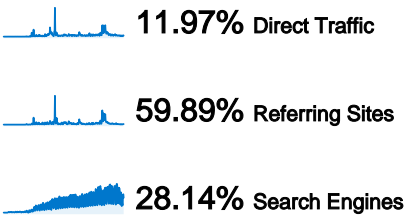

**Site Usage**

**436,488** Visits

**75.74%** Bounce Rate

**642,969** Pageviews

**00:01:17** Avg. Time on Site

**1.47** Pages/Visit

**79.80%** % New Visits

**Traffic Sources Overview**

**Keywords**

Keyword	Visits	% visits
linq to xml	1,884	1.53%
visual studio shortcuts	745	0.61%
wpf context menu	477	0.39%
linq xml	428	0.35%
wpf contextmenu	426	0.35%

**Map Overlay world**

All traffic sources sent a total of 436,488 visits

## Top Traffic Sources

Sources	Visits	% visits
stumbleupon.com (referral)	124,963	28.63%
google (organic)	118,916	27.24%
dotnetkicks.com (referral)	55,502	12.72%
(direct) ((none))	52,238	11.97%
dzone.com (referral)	33,008	7.56%

### Site Usage

Visits	Pages/Visit	Avg. Time on Site	% New Visits	Bounce Rate	
<b>436,488</b> % of Site Total: 100.00%	<b>1.47</b> Site Avg: 1.47 (0.00%)	<b>00:01:17</b> Site Avg: 00:01:17 (0.00%)	<b>80.07%</b> Site Avg: 79.80% (0.34%)	<b>75.74%</b> Site Avg: 75.74% (0.00%)	
Country/Territory	Visits	Pages/Visit	Avg. Time on Site	% New Visits	Bounce Rate
United States	<b>211,671</b>	1.47	00:01:07	85.46%	74.30%
United Kingdom	<b>33,810</b>	1.45	00:01:05	79.69%	76.02%
Canada	<b>22,564</b>	1.46	00:01:00	84.37%	75.11%
India	<b>18,972</b>	1.51	00:01:53	79.59%	77.99%
Germany	<b>11,267</b>	1.54	00:01:33	71.69%	75.28%
Australia	<b>11,139</b>	1.44	00:01:24	76.60%	77.92%
Netherlands	<b>6,787</b>	1.46	00:01:14	75.92%	76.75%
Israel	<b>5,856</b>	1.93	00:02:55	50.92%	64.52%
Poland	<b>5,835</b>	1.39	00:01:14	62.95%	81.15%
France	<b>5,658</b>	1.51	00:01:26	72.34%	77.94%